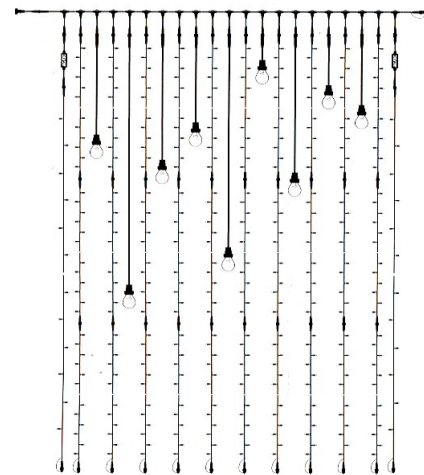

Verbindung
mit Lichterketten und
E27/B22 Anschluss-Stücken
LED-Lichterketten