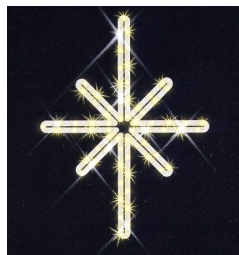

71599-039

LED

Flocke
55 cm / 1,2 kg
6 Watt

71599-034

LED

71599-035

LED

Polarstern
40x50 cm / 1,0 kg
4,0 Watt