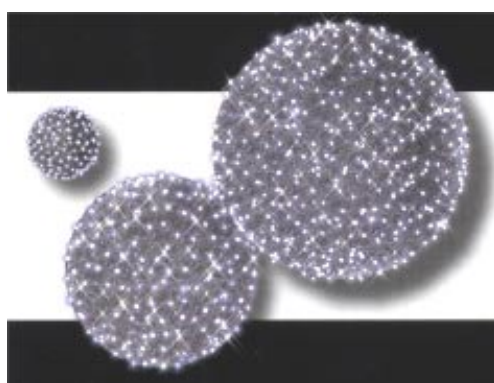

- Dekorations-Teppich je Rot, Silber oder Gold
- Außen LED Lichterketten mit roten, weißen oder warmweißen LED